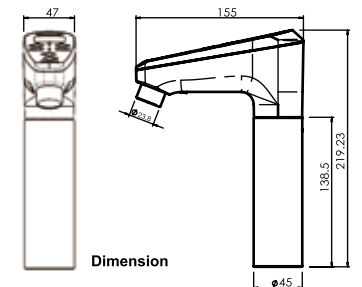

Model No.	H-689	HC-689
Faucet	Electric Control	
Hot Water Watt	1000W	
Ice Water Watt	-	210W
Hot Water Capacity	4L	
Ice Water Capacity	-	2L
Dimension	W230xD250xH360mm	W300xD380xH360mm
Safety	Overload breaker fuse	
Voltage	110V or 220V	