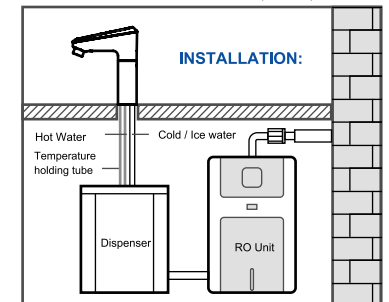

Get instant hot or ice water anytime you need!!

Founded in 1984, Triwin fulfills the need for top quality products and equipment in the water treatment industry worldwide. Our main products are residential RO systems, commercial & industrial RO systems, pure water systems and all water treatment components. Triwin is not only a water-treatment parts supplier, but also a designer and programmer of medium systems based on customer needs. Customer service is our top priority.

<http://www.triwin.com.tw>