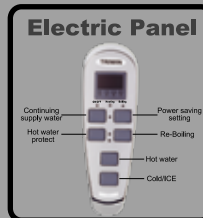

Get instant hot or ice water anytime you need!!